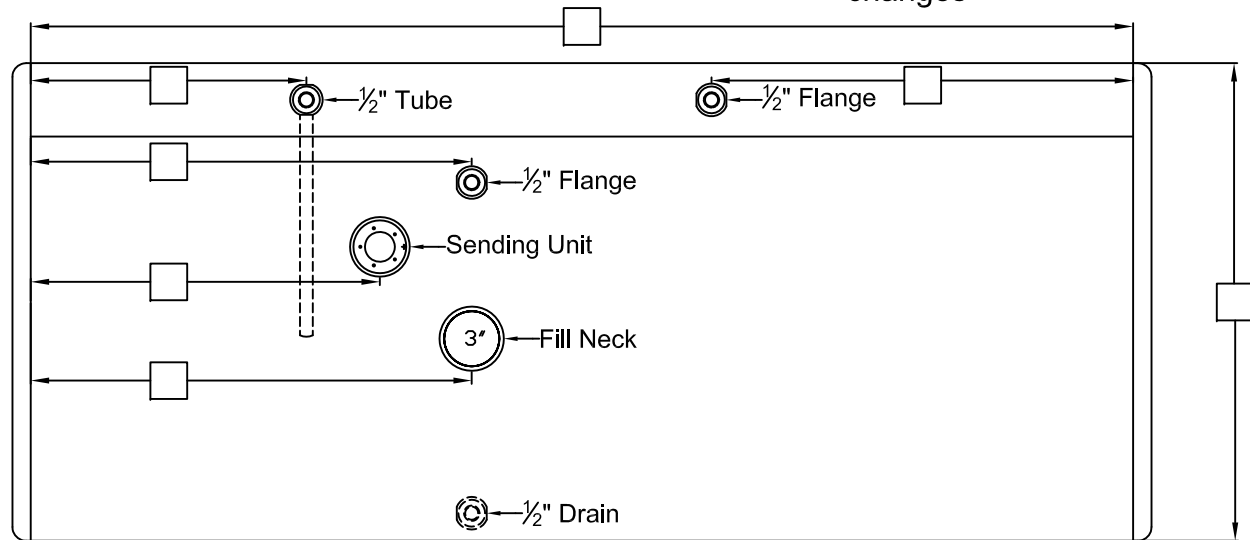

1/2" Plug

Fax #: _____

Do you need any mounting hardware?

Vent

Straps Mtg Kit Combo Kit

Sending Unit

Please note parts and mounting are not included in the price of the tank.

Other

Viewed from rear of driver's side

Truck Front
Driver Side

International Style

Your configuration may vary, please provide appropriate changes

Please note: All sizes are NPTF unless otherwise noted and reference all measurements from the lateral weld seam and the end cap weld seam to the center of the fittings.