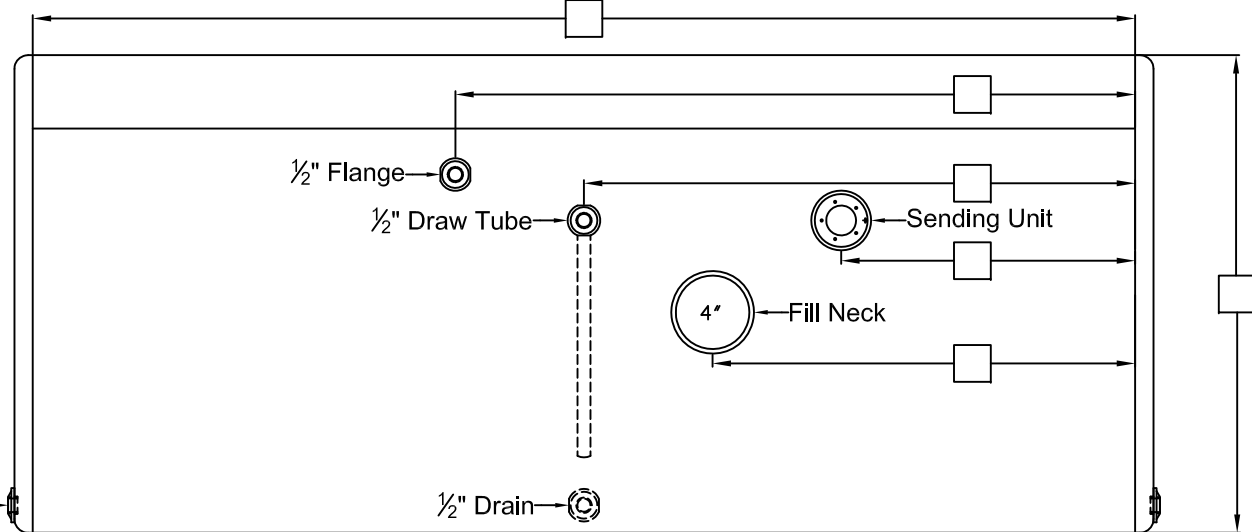

Your configuration may vary,
please provide appropriate
changes

Mack Style

Truck Front
Ditch Side 

Viewed from rear
of ditch side

Note: 1/2" Drains
on the end caps

Please note: All sizes are NPTF unless otherwise noted and reference all
measurements from the lateral weld seam and the end cap weld seam to the
center of the fittings.