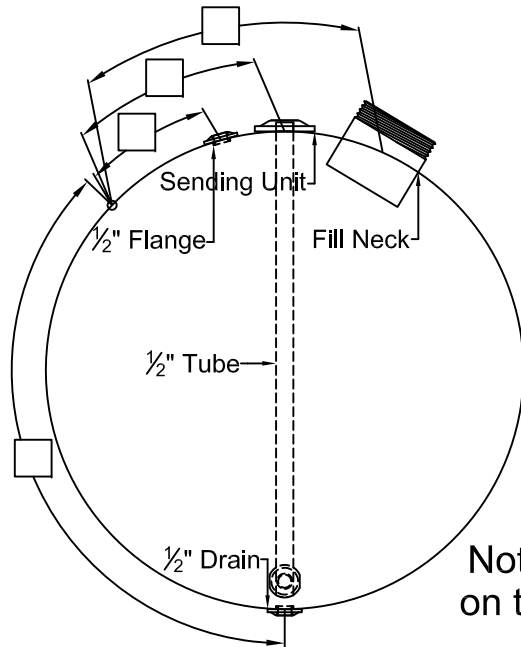

1/2" Plug

Fax #: _____

Do you need any mounting hardware?

Vent

Straps Mtg Kit Combo Kit

Sending Unit

Please note parts and mounting are not included in the price of the tank.

Other

Your configuration may vary,
please provide appropriate
changes

Mack Style

Truck Front
Ditch Side 

Viewed from rear
of ditch side

Note: 1/2" Drains
on the end caps

Please note: All sizes are NPTF unless otherwise noted and reference all
measurements from the lateral weld seam and the end cap weld seam to the
center of the fittings.