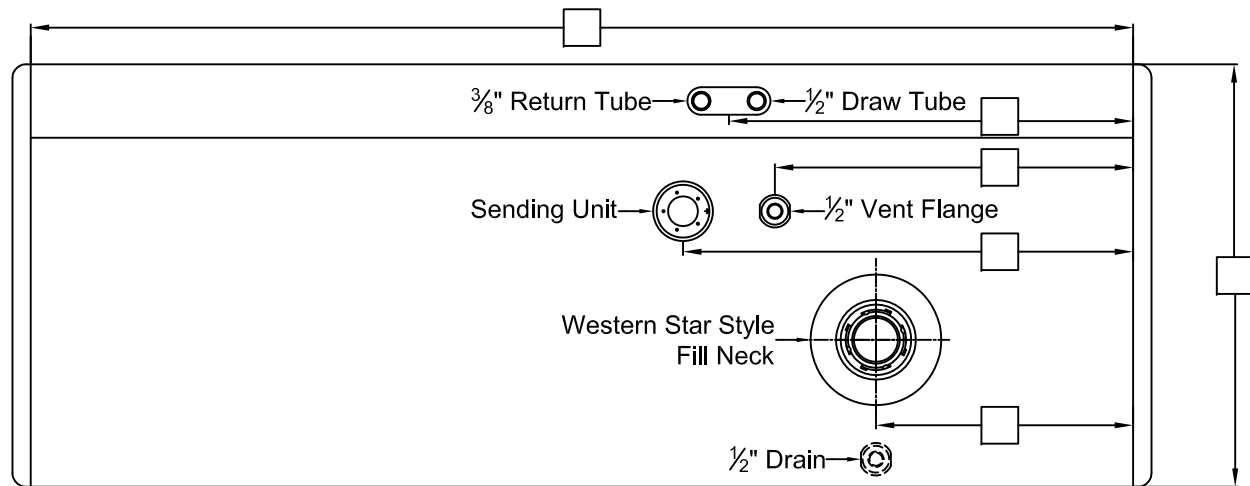

## Western Star Style

Truck Front

Ditch Side

Viewed from rear  
of ditch side

Please note: All sizes are NPTF unless otherwise noted and reference all measurements from the lateral weld seam and the end cap weld seam to the center of the fittings.