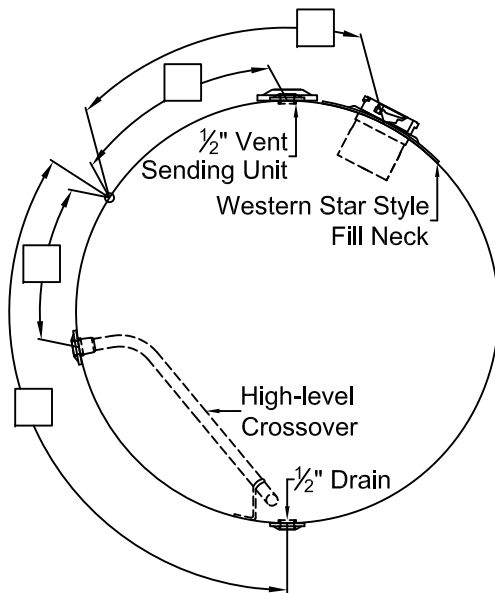

1/2" Plug

Fax #: \_\_\_\_\_

Do you need any mounting hardware?

Vent

Straps  Mtg Kit  Combo Kit

Sending Unit

Please note parts and mounting are not included in the price of the tank.

Other

## Western Star Style

Truck Front

Ditch Side

Viewed from rear  
of ditch side

Please note: All sizes are NPTF unless otherwise noted and reference all measurements from the lateral weld seam and the end cap weld seam to the center of the fittings.