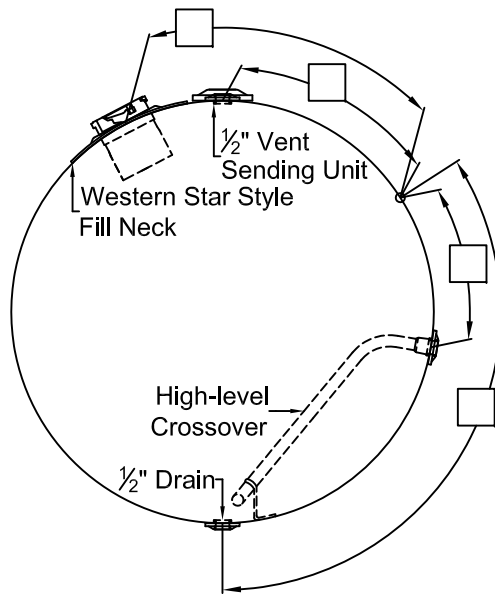

1/2" Plug

Fax #: _____

Do you need any mounting hardware?

Vent

Straps Mtg Kit Combo Kit

Sending Unit

Please note parts and mounting are not included in the price of the tank.

Other

Viewed from rear of driver's side

Truck Front
Driver Side

Western Star Style

Your configuration may vary, please provide appropriate changes

Please note: All sizes are NPTF unless otherwise noted and reference all measurements from the lateral weld seam and the end cap weld seam to the center of the fittings.