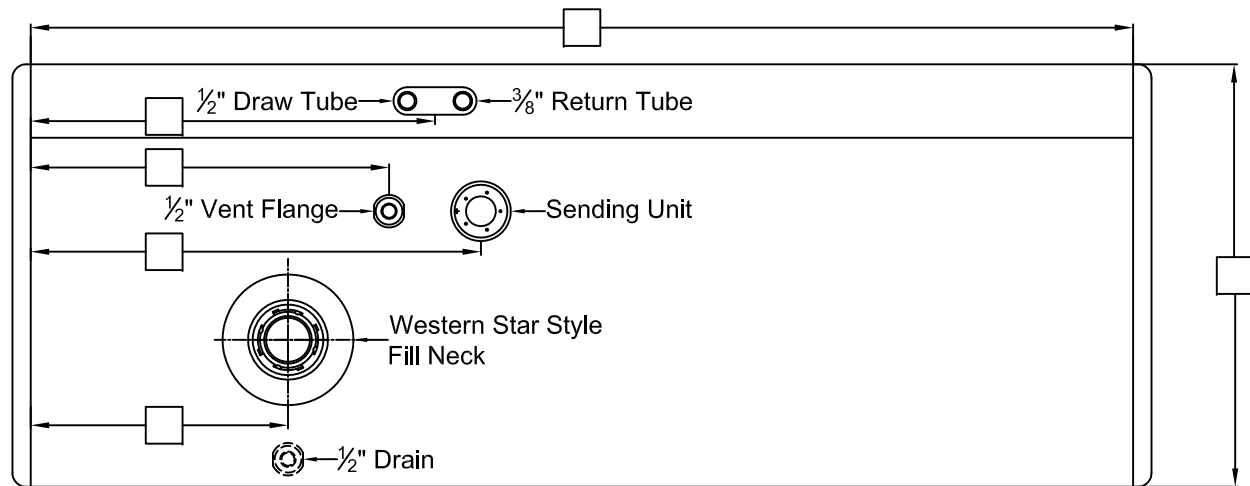

1/2" Plug

Fax #: _____

Do you need any mounting hardware?

Vent

Straps Mtg Kit Combo Kit

Sending Unit

Please note parts and mounting are not included in the price of the tank.

Other

Viewed from rear of driver's side

Truck Front
Driver Side

Western Star Style

Your configuration may vary, please provide appropriate changes

Please note: All sizes are NPTF unless otherwise noted and reference all measurements from the lateral weld seam and the end cap weld seam to the center of the fittings.